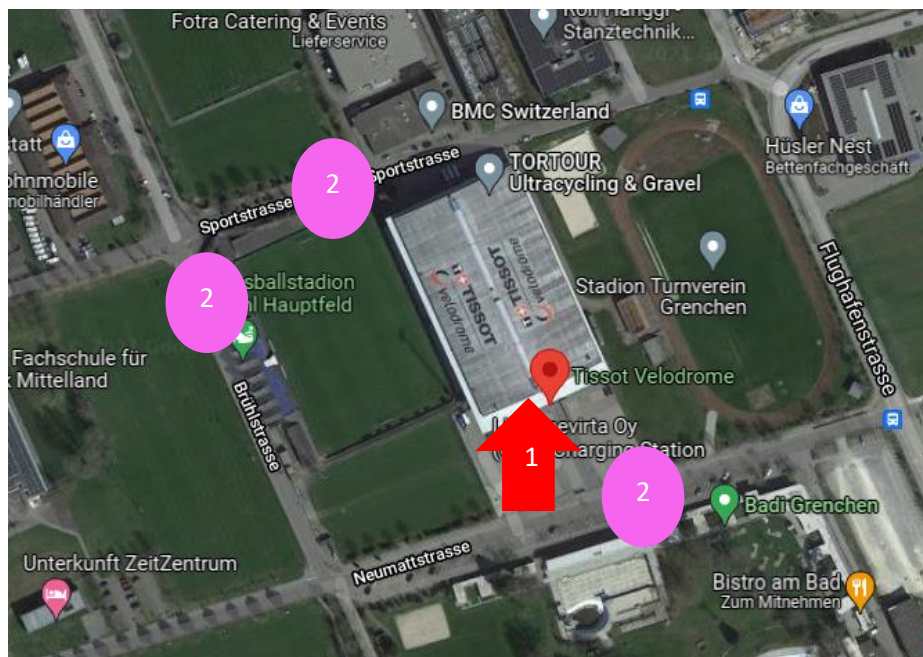

Parking

We strongly recommend arriving by public transport.

The parking lot directly in front of the stadium will be closed during the entire event. There are a limited number of chargeable parking lots available around the Tissot Velodrome.

1 Main entrance Tissot Velodrome

2 Parking facilities around the Tissot Velodrome

COVID-19 Protocol

The Covid-19 protocol has yet to be determined. It will be based on the regulations of the government that apply in February.