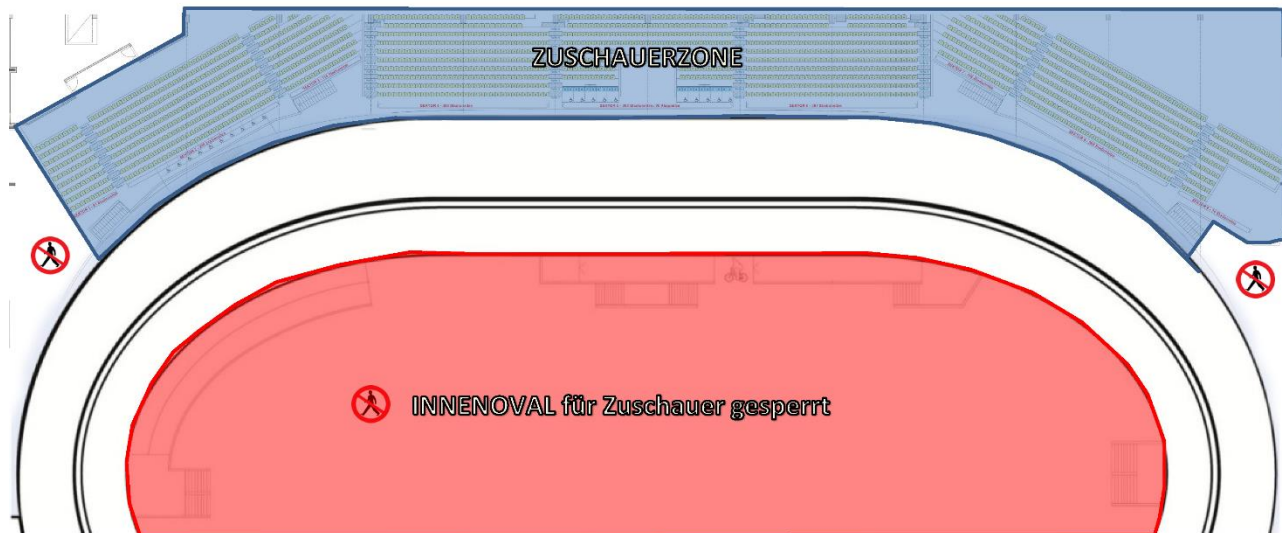

Spectator area

Spectators have access to the stadium area and the stands. The infield is restricted to the athletes and media for the duration of the event.

Catering

We are happy to serve all spectators in the catering tent on the parking lot (south side). The restaurant "La Musette" is exclusively reserved for the officials and functionaries.